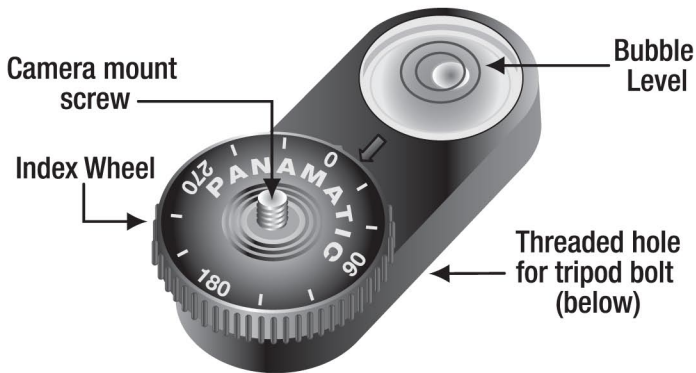

PANAMATIC™

It's a Necessity – Not an Accessory!

- Easy to use
- Fits any tripod or camera
- Compact and lightweight

INSTRUCTIONS FOR USE

- 1.** Mount the Panamatic™ on any tripod and then attach the camera onto the Indexing Wheel.
- 2.** Level the tripod by setting the Bubble Level to centre.
- 3.** Take up to twelve pictures by advancing the Indexing Wheel one click at a time around its axis and taking one picture after each click.
- 4.** Download the pictures to your computer and begin the stitching process using any stitching software.